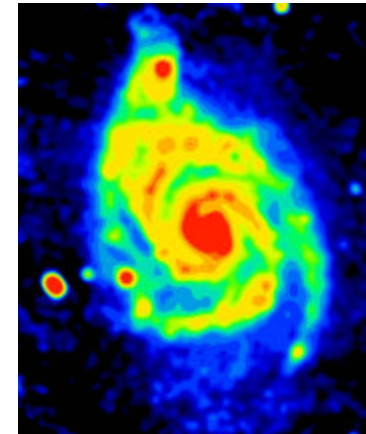

# *Chandra X-Ray Observatory*

---

## Whirlpool Galaxy (M51)

X-ray

Optical

Infrared

Radio